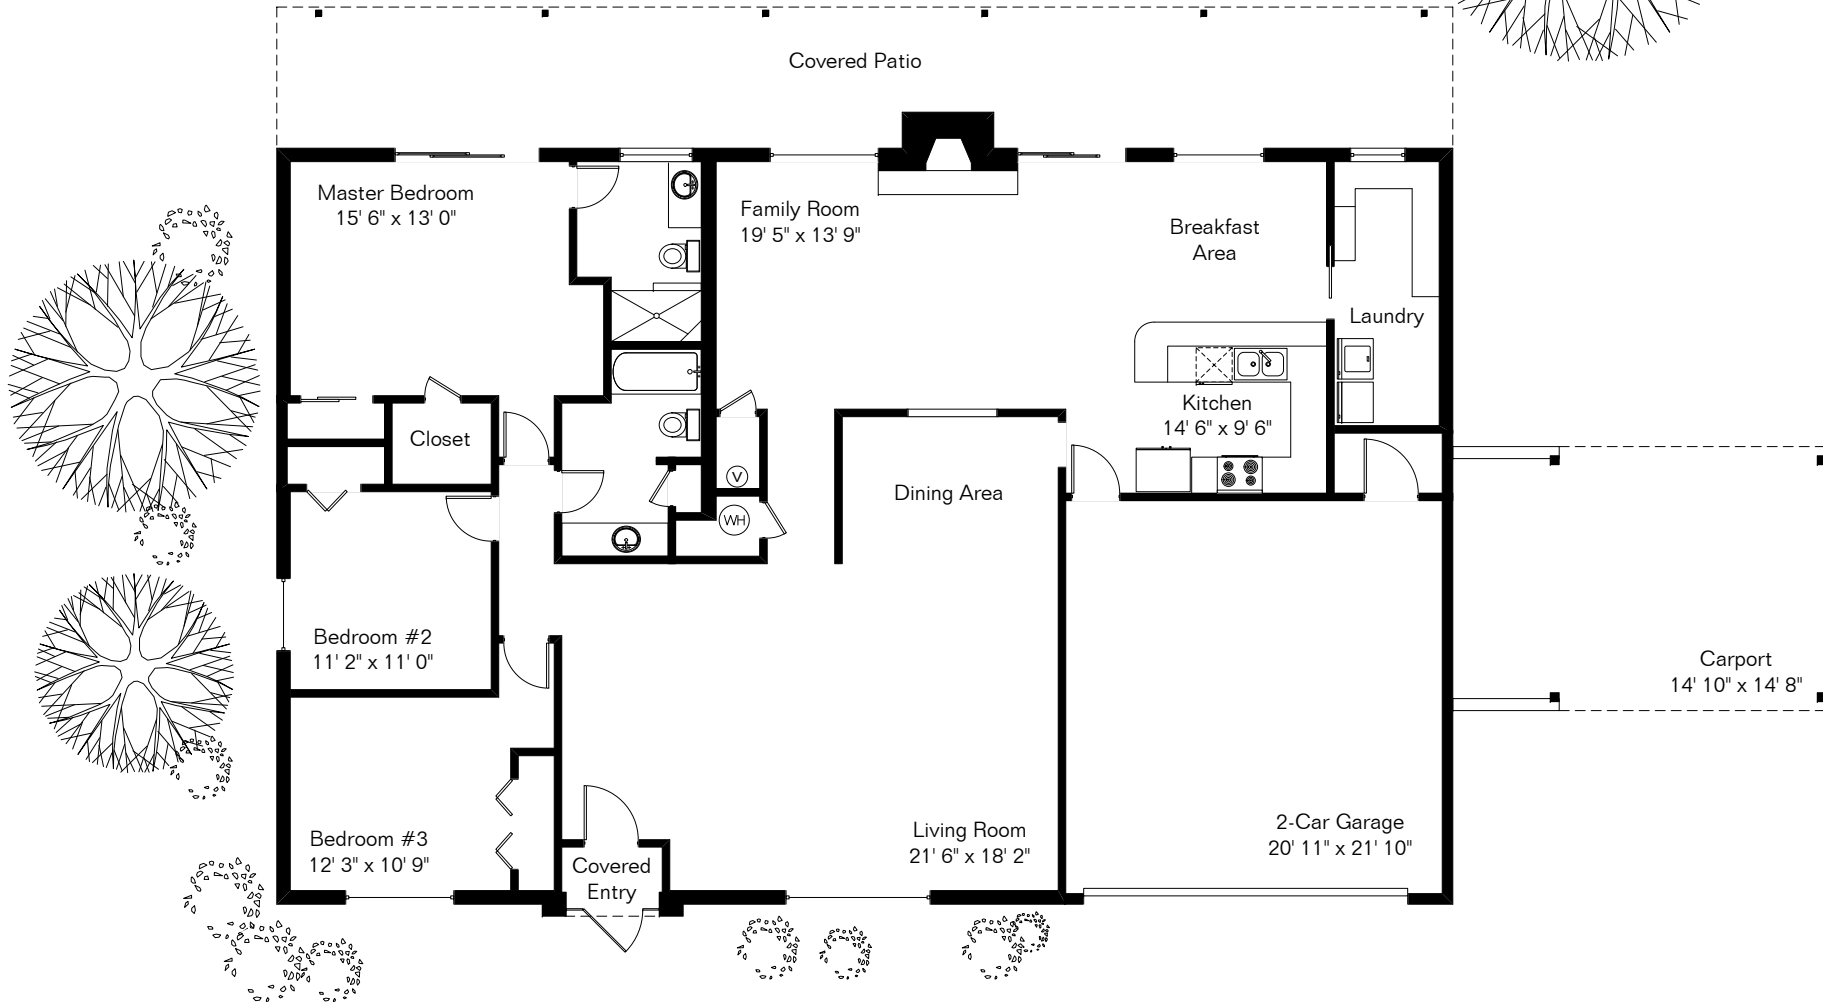

The square footages and room size information are deemed to be reliable but are not guaranteed and should be independently verified.

# 6501 N Longfellow Dr

Site Visit February 2017

Living Area 2,220 Sq Ft  
Garage 507 Sq Ft

Copyright 2017 Floor Plans First! LLC  
All Rights Reserved.

[www.FloorPlansFirst.com](http://www.FloorPlansFirst.com)